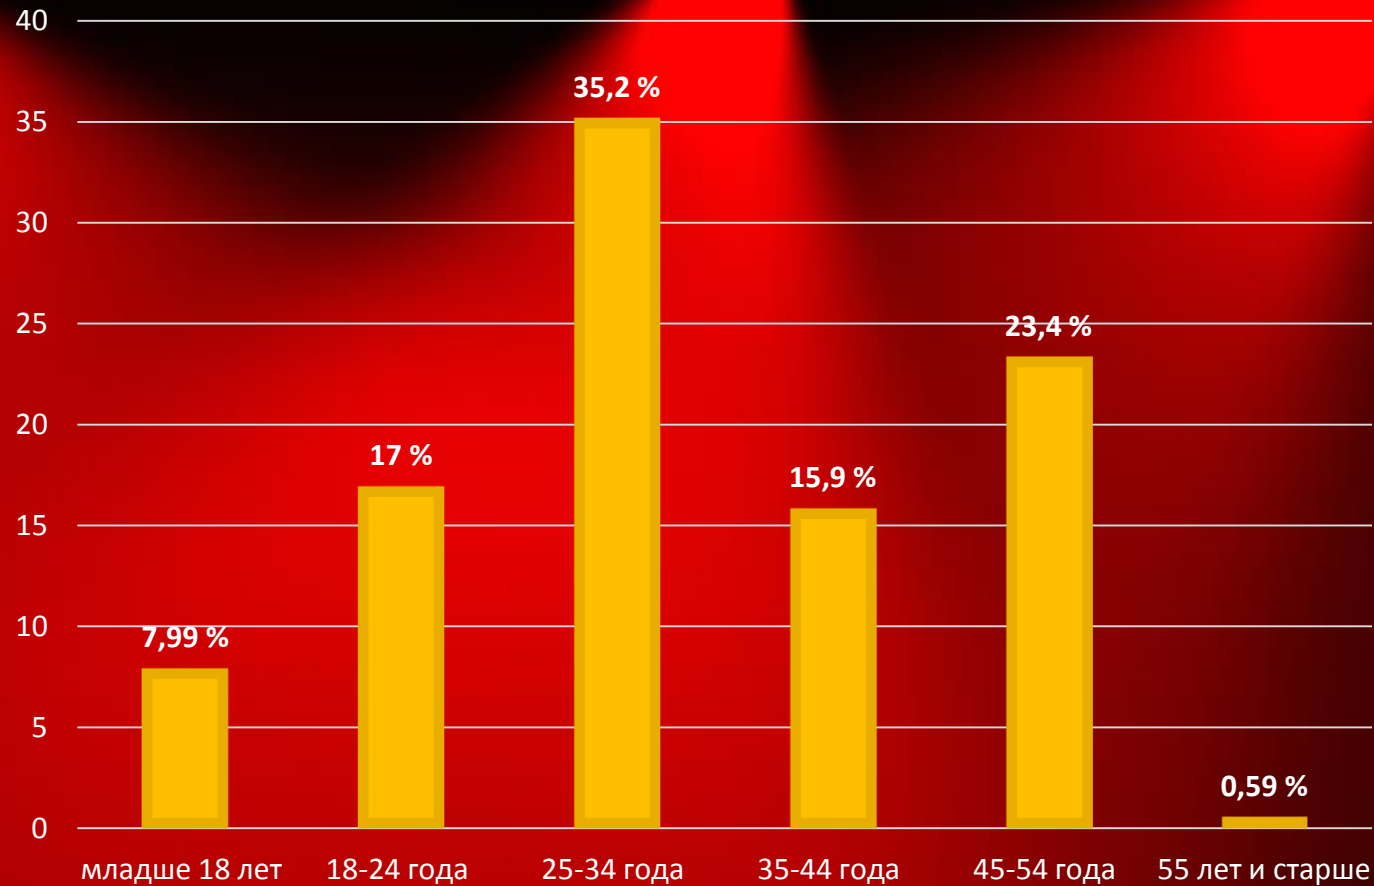

ВОЗРАСТ

■ Продажи